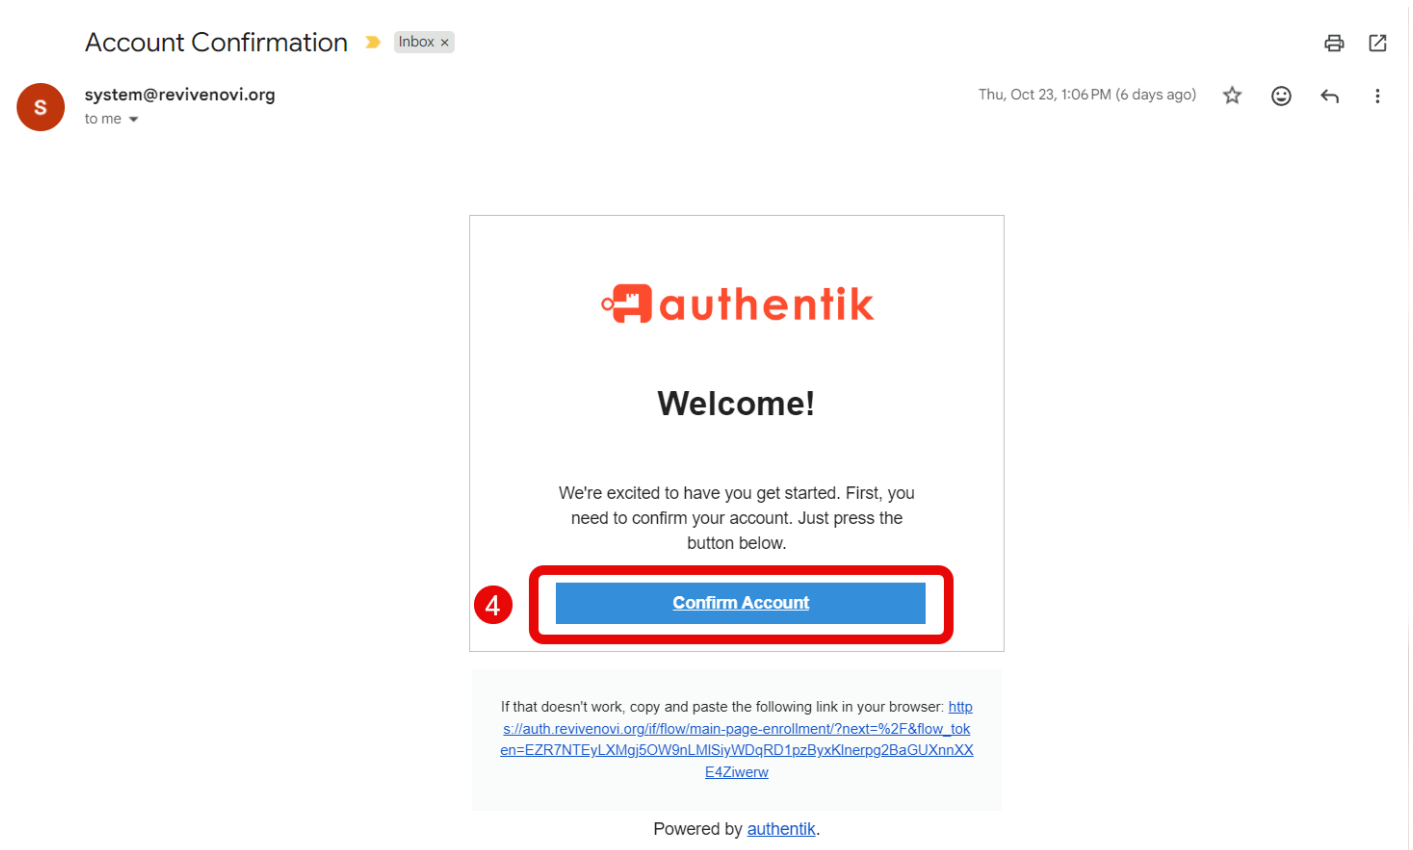

## Step 2

Click on *Sign up* under the password field

## Step 3

Fill in the necessary information and click *Continue* to continue

# Enrollment

**Username \***

**Name \***

**Email \***

**Password \***

**Password (repeat) \***

Continue

# Step 4

Go to the email you used to sign up and click on the confirmation button to confirm your account information. If you do not see your email in your inbox within 2 minutes, please check your spam folder as it might have been flagged as spam accidentally.